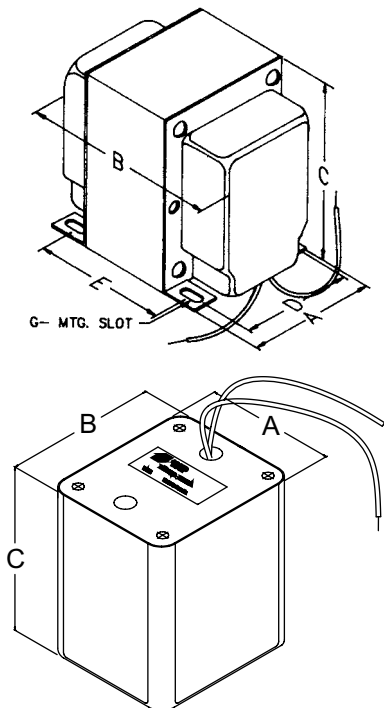

Enclosed & Potted D.C. Filter (193 Series)

Potted

Enclosed

Chokes

ENCLOSED & POTTED D.C. FILTER CHOKES

- Enclosed, 4-hole chassis mount chokes (some models also available epoxy potted in a black powder paint - drawn steel cabinet - see chart). Potted models mount with 1/4" - 20 hardware (included).
- Tolerance of 15% on both inductance & resistance. Inductances measured at rated D.C. current.
- Minimum 8" long leads.
- Units will exhibit less inductance at slightly higher currents or more at lower currents.
- Perfect for high voltage power supply filtering, case matches power transformers & tube audio output transformers.

Part No.	Style	Inductance (Henrys)	Current (D.C. ma.)	Resistance (Ohms)	Max. Operating (Volts D.C.)	Wt. Lbs.	Dim. Ref.
193B	Enclosed	12	100	155	600	2.5	X6
193C	Enclosed	20	100	181	600	3.25	X8
193CP	Potted	20	100	184	800	5.0	P1
193D	Enclosed	8	150	75	600	3.25	X8
193G	Enclosed	10	150	102	800	4.25	X17
193GP	Potted	10	150	103	800	6.0	P1
193H	Enclosed	5	200	65	600	2.5	X6
193J	Enclosed	10	200	82	800	5.5	X11
193JP	Potted	10	200	79	800	7.5	P1
193K	Enclosed	2.6	300	21	800	3.25	X8
193L	Enclosed	5	300	57	800	5.5	X11
193LP	Potted	5	300	55	800	7.5	P1
193M	Enclosed	10	300	63	800	10.5	X14
193MP	Potted	10	300	63	800	10.5	P1
193N	Enclosed	3	500	35	600	5.0	X11
193NP	Potted	3	500	36	800	7.0	P1
193P	Enclosed	5	500	26	800	10.75	X14
193Q	Enclosed	10	500	53	1000	21.0	X16
193R	Enclosed	0.3	1000	3.50	1000	4.5	X10
193S	Enclosed	1	1000	5.75	1000	8.0	X13
193T	Enclosed	0.05	2000	0.7	300	2.5	X6
193U	Enclosed	0.2	2000	1.7	300	6.0	X12
193V	Enclosed	0.15	3000	1.0	300	9.0	X14